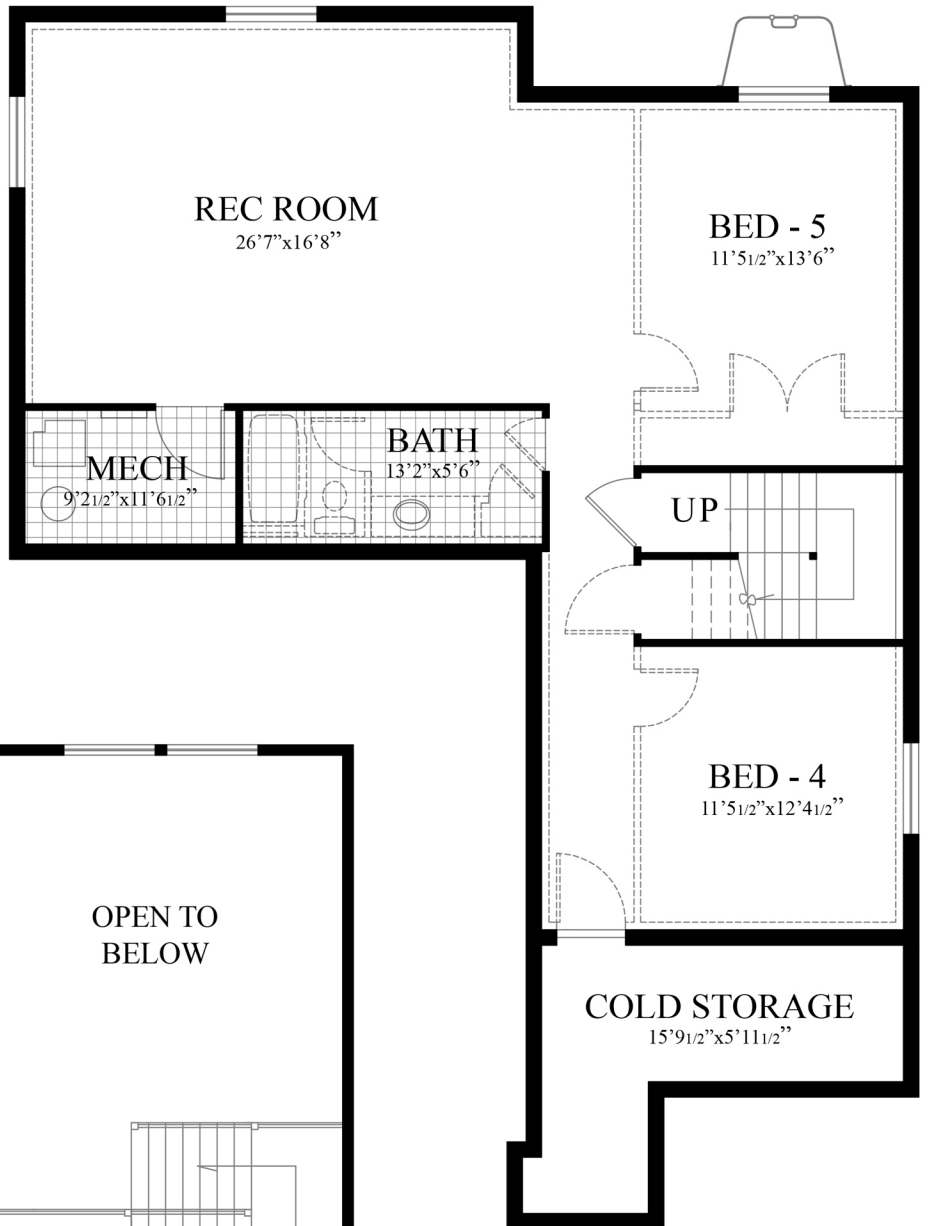

THE *Portland*
 Total 3645 Sq Ft

Main Floor 1179 Sq Ft

Lower Level 1080 Sq Ft

Upper Level 1287 Sq Ft