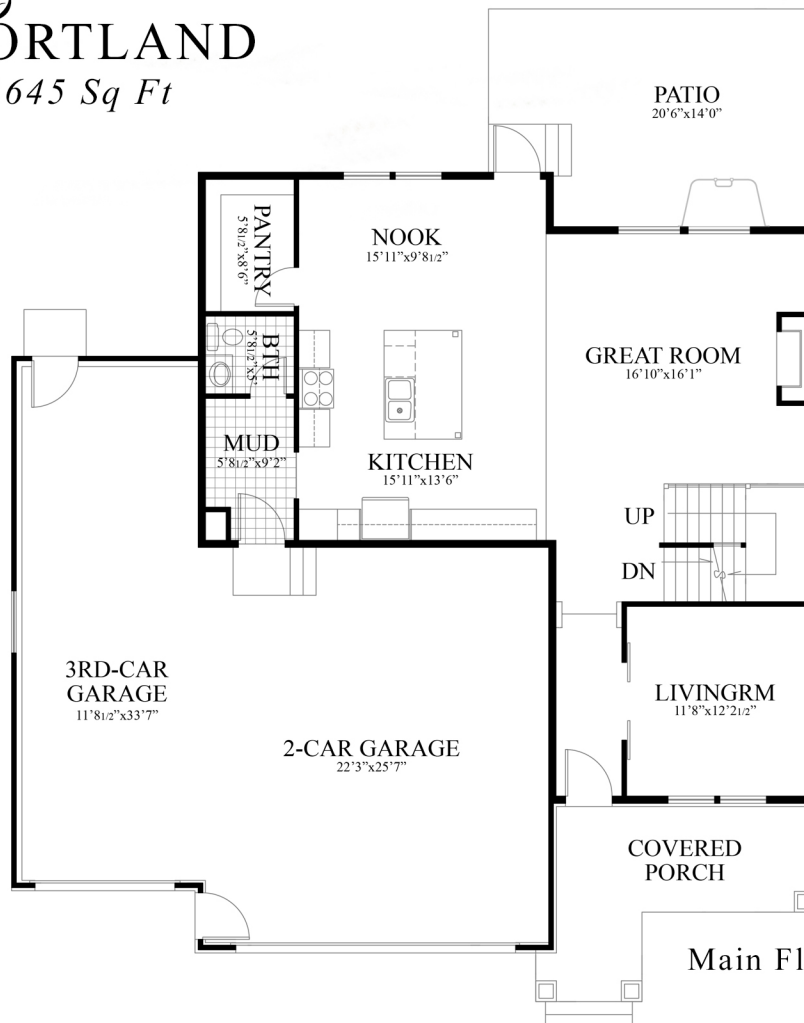

THE *Portland*
 Total 3645 Sq Ft

Main Floor 1179 Sq Ft

Lower Level 1080 Sq Ft

Upper Level 1287 Sq Ft