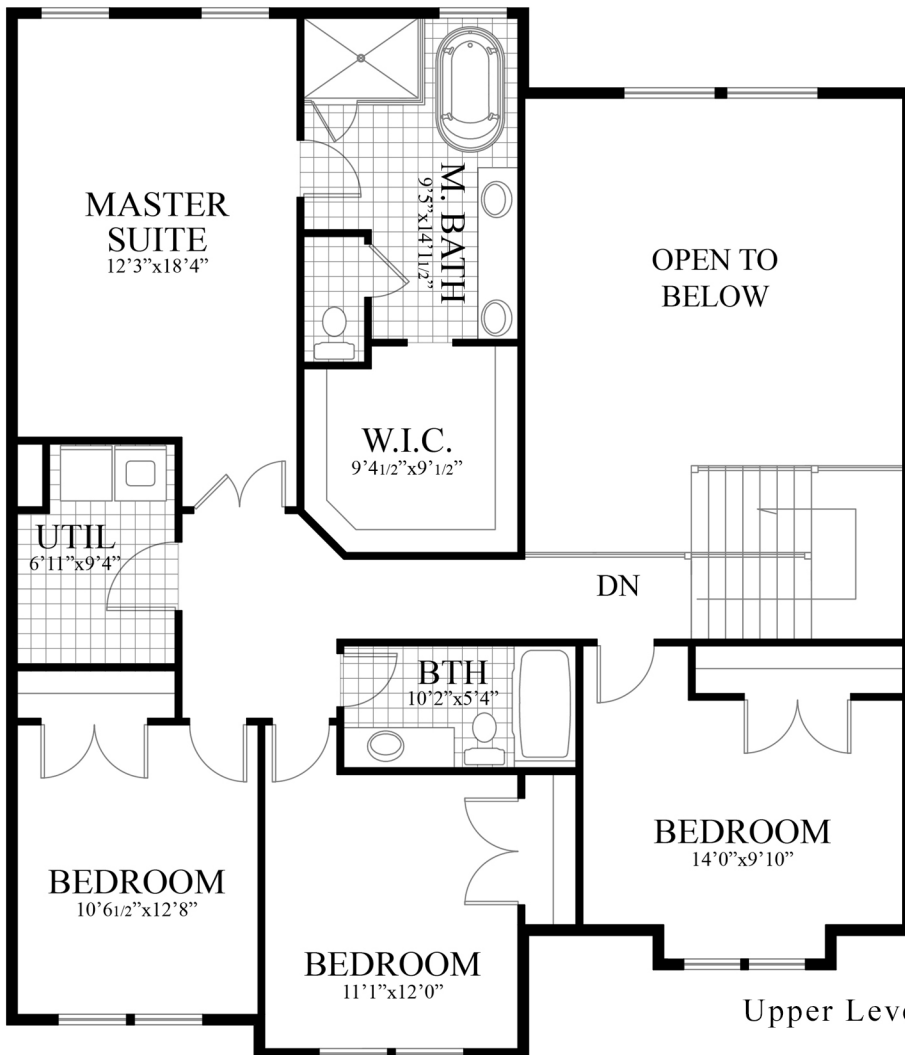

THE *Portland*
 Total 3645 Sq Ft

Main Floor 1179 Sq Ft

Lower Level 1080 Sq Ft

Upper Level 1287 Sq Ft