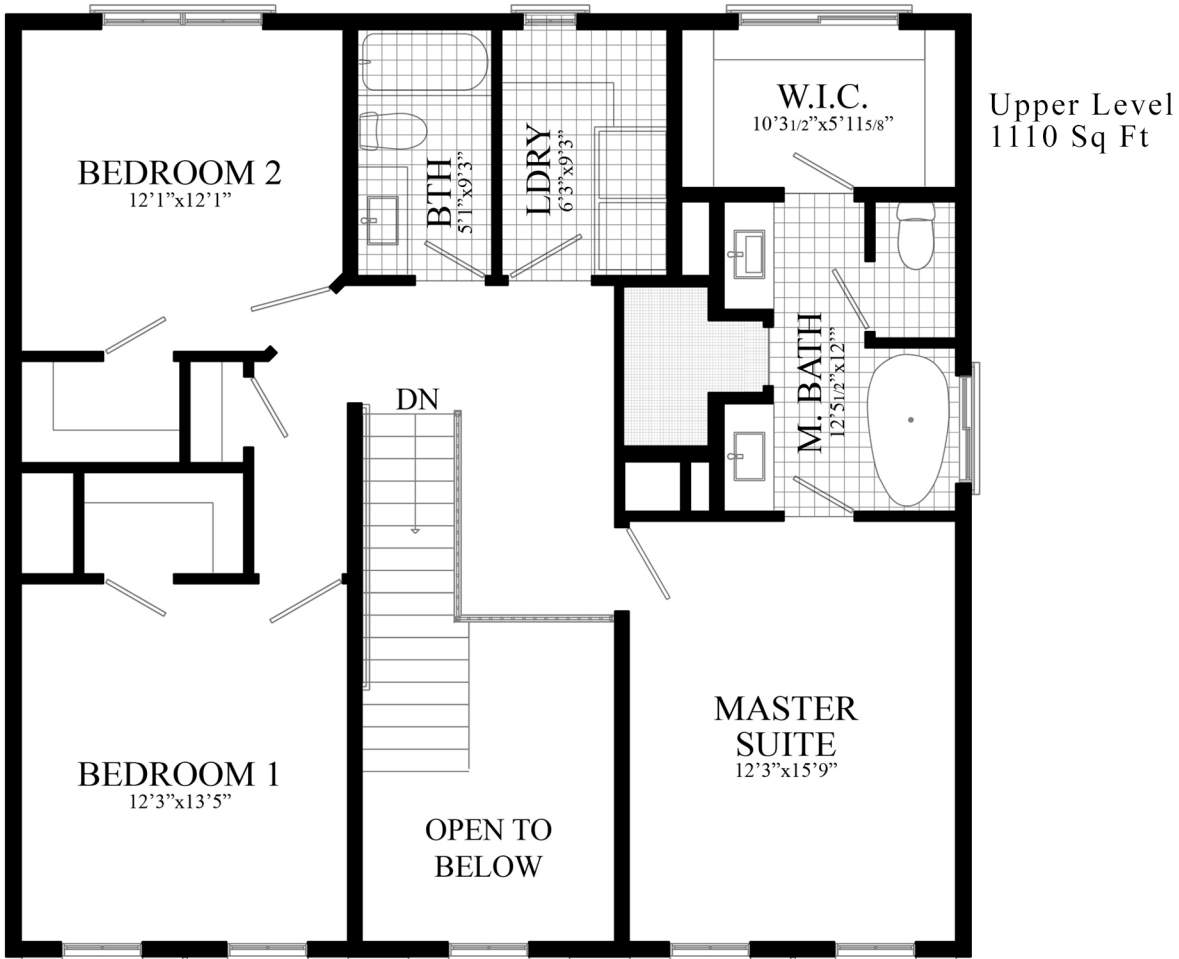

THE *New Orleans*
 Total 3630 Sq Ft

Main Floor
 1292 Sq Ft

Lower Level
1228 Sq Ft