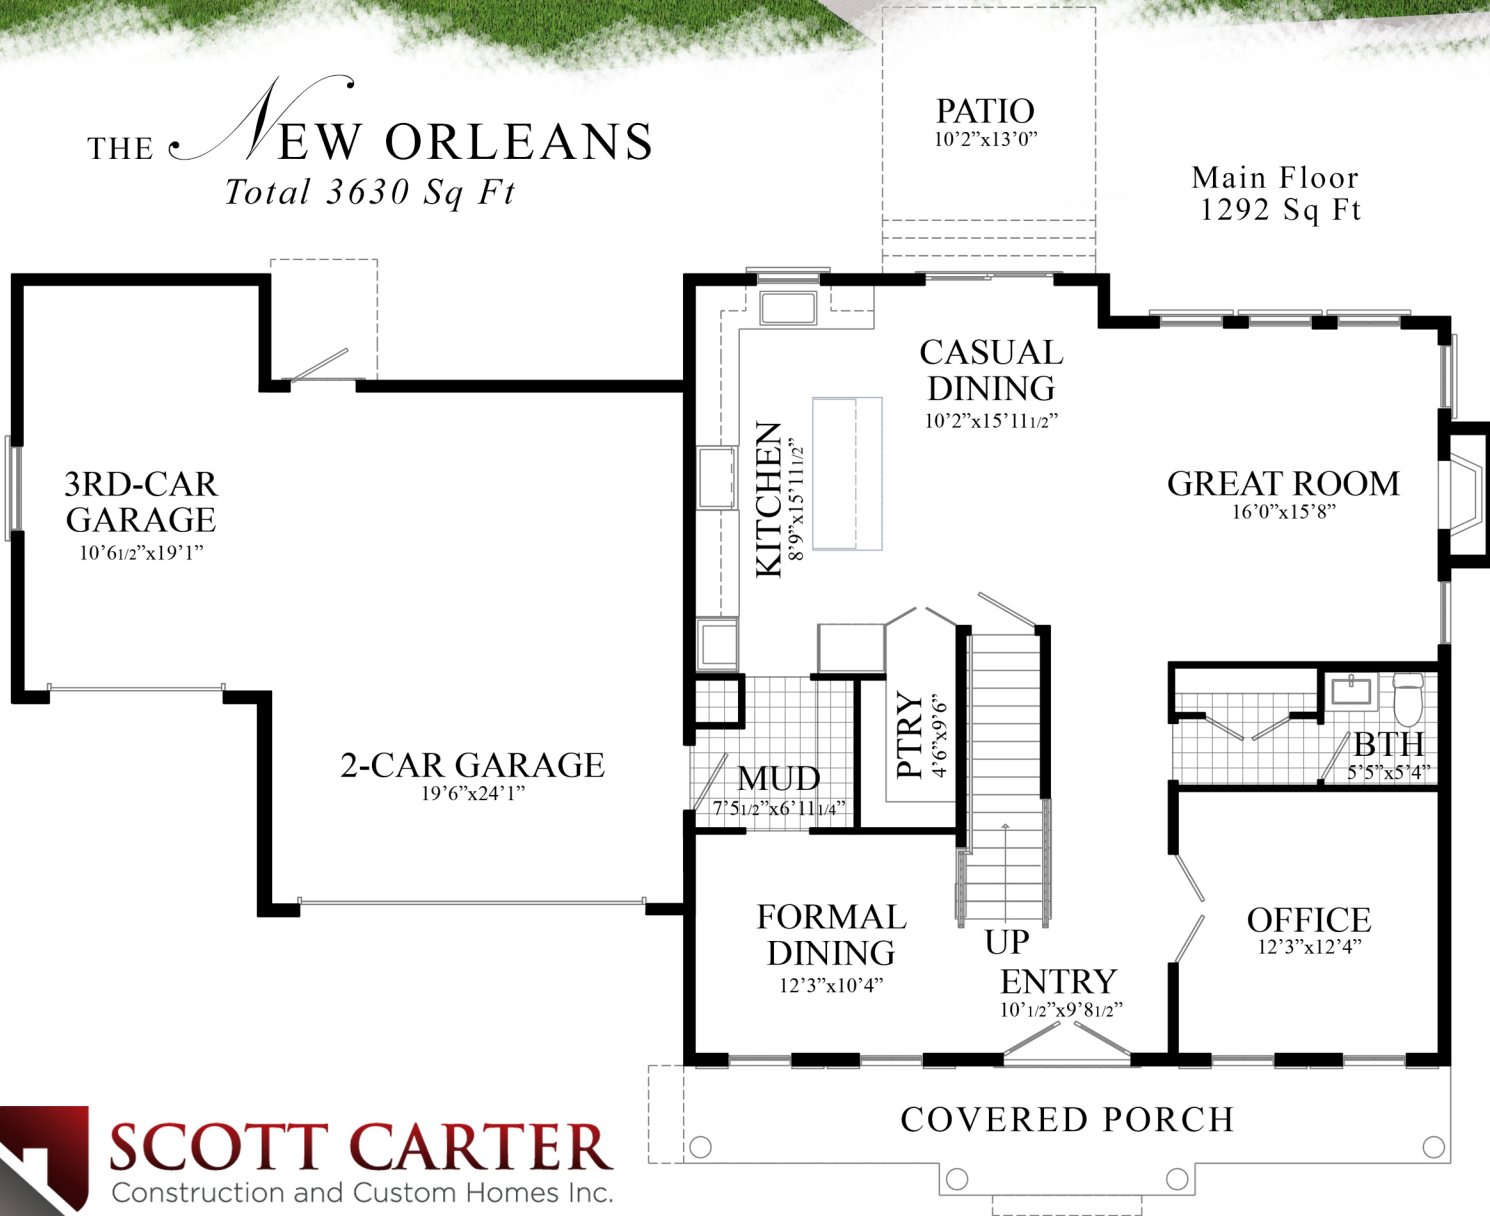

THE *New Orleans*
 Total 3630 Sq Ft

Main Floor
 1292 Sq Ft

Lower Level
1228 Sq Ft